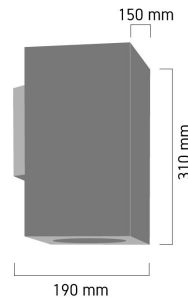

Product Images

A354

Specification Details

- PRODUCT : Outdoor Wall Lamp A354
- BRAND : LAMP & LIGHT
- DESCRIPTION : Outdoor Wall Lamp
- DIMENSION : L190 x W150 x H310 mm + Cable Length N/A mm
- LAMP TYPE : E27 x 2 pcs (Maximum : 12W (Prefer : PAR30))
- COLOR : Dark Grey
- MATERIAL : Die-Cast Aluminum,Glass
- WEIGHT : 3.000 kg
- IP RATING : IP 65
- INSTALLATION : Surface Mounted
- CUT OUT SIZE : -

Light Source Info

- LIGHT COLOR CCT : Depend On Bulb
- POWER (WATT) : 12W
- LUMEN : Depend On Bulb
- BEAM ANGLE : Depend On Bulb
- CRI : Depend On Bulb
- INPUT VOLTAGE : Depend On Bulb
- POWER FACTOR : Depend On Bulb
- AVG. LIFE TIME : Depend On Bulb
- DIMMABLE : Depend On Bulb
- CONTROL GEAR :