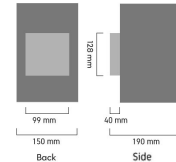

Product Images

A354

Specification Details

- PRODUCT : Outdoor Wall Lamp A354
- BRAND : LAMP & LIGHT
- DESCRIPTION : Outdoor Wall Lamp
- DIMENSION : L190 x W150 x H310 mm + Cable Length N/A mm
- LAMP TYPE : E27 x 2 pcs (Maximum : 12W (Prefer : PAR30))
- COLOR : Dark Grey
- MATERIAL : Die-Cast Aluminum,Glass
- WEIGHT : 3.000 kg
- IP RATING : IP 65
- INSTALLATION : Surface Mounted
- CUT OUT SIZE : -

Light Source Info

- LIGHT COLOR CCT : Depend On Bulb
- POWER (WATT) : 12W
- LUMEN : Depend On Bulb
- BEAM ANGLE : Depend On Bulb
- CRI : Depend On Bulb
- INPUT VOLTAGE : Depend On Bulb
- POWER FACTOR : Depend On Bulb
- AVG. LIFE TIME : Depend On Bulb
- DIMMABLE : Depend On Bulb
- CONTROL GEAR :