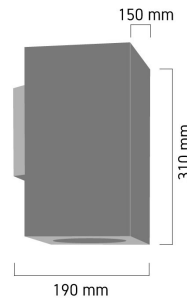

Product Images

A355

Specification Details

PRODUCT	: Outdoor Wall Lamp A355
BRAND	: LAMP & LIGHT
DESCRIPTION	: Outdoor Wall Lamp
DIMENSION	: L190 x W150 x H310 mm + Cable Length N/A mm
LAMP TYPE	: E27 x 2 pcs (Maximum : 12W (Prefer : PAR30))
COLOR	: Silver Grey
MATERIAL	: Die-Cast Aluminum,Glass
WEIGHT	: 3.000 kg
IP RATING	: IP 65
INSTALLATION	: Surface Mounted
CUT OUT SIZE	: -

Light Source Info

LIGHT COLOR CCT	: Depend On Bulb
POWER (WATT)	: 12W
LUMEN	: Depend On Bulb
BEAM ANGLE	: Depend On Bulb
CRI	: Depend On Bulb
INPUT VOLTAGE	: Depend On Bulb
POWER FACTOR	: Depend On Bulb
AVG. LIFE TIME	: Depend On Bulb
DIMMABLE	: Depend On Bulb
CONTROL GEAR	: