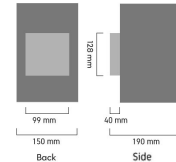

Product Images

A355

Specification Details

PRODUCT	: Outdoor Wall Lamp A355
BRAND	: LAMP & LIGHT
DESCRIPTION	: Outdoor Wall Lamp
DIMENSION	: L190 x W150 x H310 mm + Cable Length N/A mm
LAMP TYPE	: E27 x 2 pcs (Maximum : 12W (Prefer : PAR30))
COLOR	: Silver Grey
MATERIAL	: Die-Cast Aluminum,Glass
WEIGHT	: 3.000 kg
IP RATING	: IP 65
INSTALLATION	: Surface Mounted
CUT OUT SIZE	: -

Light Source Info

LIGHT COLOR CCT	: Depend On Bulb
POWER (WATT)	: 12W
LUMEN	: Depend On Bulb
BEAM ANGLE	: Depend On Bulb
CRI	: Depend On Bulb
INPUT VOLTAGE	: Depend On Bulb
POWER FACTOR	: Depend On Bulb
AVG. LIFE TIME	: Depend On Bulb
DIMMABLE	: Depend On Bulb
CONTROL GEAR	: