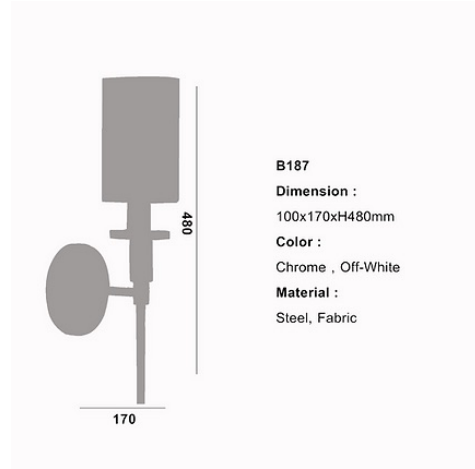

Product Images

Specification Details

PRODUCT	: Wall Lamp B187
BRAND	: LAMP & LIGHT
DESCRIPTION	: Wall Lamp
DIMENSION	: L170 x W170 x H480 mm + Cable Length N/A mm
LAMP TYPE	: E14 x 1 pcs (Maximum : 8W (Prefer SuperBright bulb))
COLOR	: Chrome , Pearl White
MATERIAL	: Fabric, Steel
WEIGHT	: 1.1 kg
IP RATING	: IP 20
INSTALLATION	: Surface Mounted
CUT OUT SIZE	: -

Light Source Info

LIGHT COLOR CCT	: Depend On Bulb
POWER (WATT)	: -
LUMEN	: -
BEAM ANGLE	: Depend On Bulb
CRI	: Depend On Bulb
INPUT VOLTAGE	: Depend On Bulb
POWER FACTOR	: Depend On Bulb
AVG. LIFE TIME	: Depend On Bulb
DIMMABLE	: Depend On Bulb
CONTROL GEAR	: