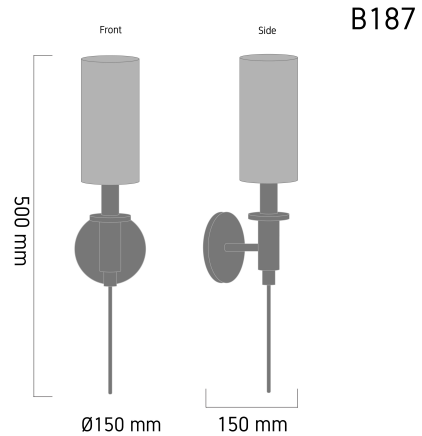

Product Images

Specification Details

PRODUCT	: Wall Lamp B187
BRAND	: LAMP & LIGHT
DESCRIPTION	: Wall Lamp
DIMENSION	: L150 x W150 x H500 mm + Cable Length N/A mm
LAMP TYPE	: E14 x 1 pcs (Maximum : 8W (Prefer SuperBright bulb))
COLOR	: Chrome,Pearl White
MATERIAL	: Fabric,Steel
WEIGHT	: 1.100 kg
IP RATING	: IP 20
INSTALLATION	: Surface Mounted
CUT OUT SIZE	: -

Light Source Info

LIGHT COLOR CCT	: Depend On Bulb
POWER (WATT)	: -
LUMEN	: -
BEAM ANGLE	: Depend On Bulb
CRI	: Depend On Bulb
INPUT VOLTAGE	: Depend On Bulb
POWER FACTOR	: Depend On Bulb
AVG. LIFE TIME	: Depend On Bulb
DIMMABLE	: Depend On Bulb
CONTROL GEAR	: