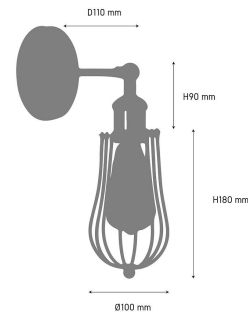

Product Images

B156

Specification Details

PRODUCT	: Wall Lamp FORGE B156
BRAND	: LAMP & LIGHT
DESCRIPTION	: Wall Lamp
DIMENSION	: L150 x W100 x H280 mm + Cable Length N/A mm
LAMP TYPE	: E27 x 1 pcs (Maximum : 15W (Prefer LED ST64 4W Classic))
COLOR	: Black,Brass
MATERIAL	: Steel,Brass
WEIGHT	: 0.600 kg
IP RATING	: IP 20
INSTALLATION	: Surface Mounted
CUT OUT SIZE	: -

Light Source Info

LIGHT COLOR CCT	: Depend On Bulb
POWER (WATT)	: -
LUMEN	: -
BEAM ANGLE	: Depend On Bulb
CRI	: Depend On Bulb
INPUT VOLTAGE	: Depend On Bulb
POWER FACTOR	: Depend On Bulb
AVG. LIFE TIME	: Depend On Bulb
DIMMABLE	: Depend On Bulb
CONTROL GEAR	: