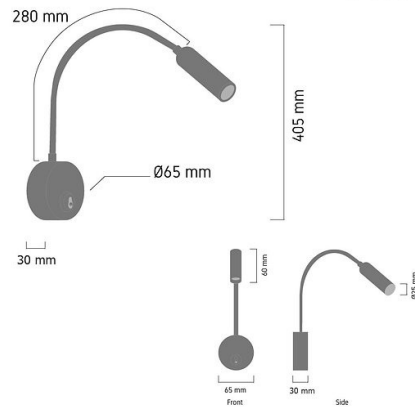

Product Images

B162

Specification Details

PRODUCT	: Wall Lamp B162
BRAND	: LAMP & LIGHT
DESCRIPTION	: Wall Lamp
DIMENSION	: L30 x W65 x H405 mm + Cable Length N/A mm
LAMP TYPE	: LED Built-in x 1 pcs
COLOR	: Black
MATERIAL	: Aluminum
WEIGHT	: 0.000 kg
IP RATING	: IP 20
INSTALLATION	: Surface Mounted
CUT OUT SIZE	: -

Light Source Info

LIGHT COLOR CCT	: 3000K
POWER (WATT)	: 1
LUMEN	: 110
BEAM ANGLE	: N/A
CRI	: > 80
INPUT VOLTAGE	: AC 220V
POWER FACTOR	: N/A
AVG. LIFE TIME	: 25,000 Hrs
DIMMABLE	: Non-Dimmable
CONTROL GEAR	: Driver Included