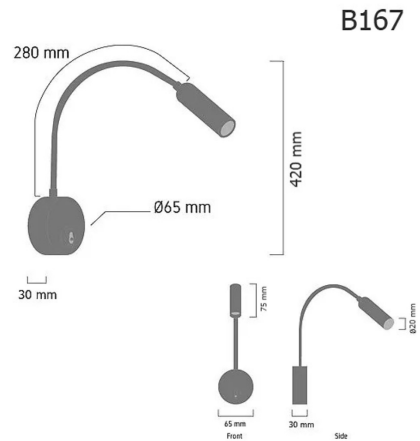

Product Images

Specification Details

PRODUCT	: Wall Lamp FLEXIO B167 LED
BRAND	: LAMP & LIGHT
DESCRIPTION	: Wall Lamp
DIMENSION	: L30 x W65 x H420 mm + Cable Length N/A mm
LAMP TYPE	: LED Built-in x 1 pcs
COLOR	: Black
MATERIAL	: Powder Coated Aluminum
WEIGHT	: 0.000 kg
IP RATING	: IP 20
INSTALLATION	: Surface Mounted
CUT OUT SIZE	: -

Light Source Info

LIGHT COLOR CCT	: 3000K
POWER (WATT)	: 1
LUMEN	: 110
BEAM ANGLE	: N/A
CRI	: > 80
INPUT VOLTAGE	: AC 220V
POWER FACTOR	: N/A
AVG. LIFE TIME	: 25,000 Hrs
DIMMABLE	: Non-Dimmable
CONTROL GEAR	: Driver Included