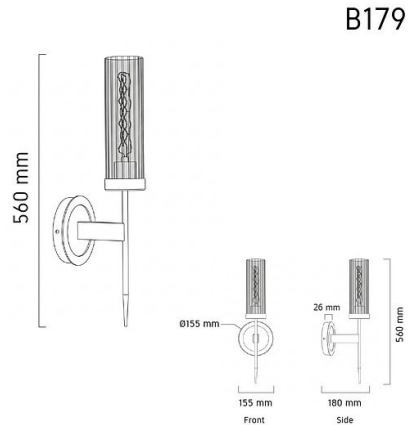

Product Images

B179

Specification Details

PRODUCT	: Wall Lamp B179
BRAND	: LAMP & LIGHT
DESCRIPTION	: Wall Lamp
DIMENSION	: L180 x W155 x H560 mm + Cable Length N/A mm
LAMP TYPE	: E27 x 1 pcs (Maximum : T30s (Prefer : T30s))
COLOR	: Brass,Black
MATERIAL	: Glass,Stainless Steel
WEIGHT	: 1.500 kg
IP RATING	: IP 20
INSTALLATION	: Surface Mounted
CUT OUT SIZE	: -

Light Source Info

LIGHT COLOR CCT	: Depend On Bulb
POWER (WATT)	: -
LUMEN	: -
BEAM ANGLE	: Depend On Bulb
CRI	: Depend On Bulb
INPUT VOLTAGE	: Depend On Bulb
POWER FACTOR	: Depend On Bulb
AVG. LIFE TIME	: Depend On Bulb
DIMMABLE	: Depend On Bulb
CONTROL GEAR	: