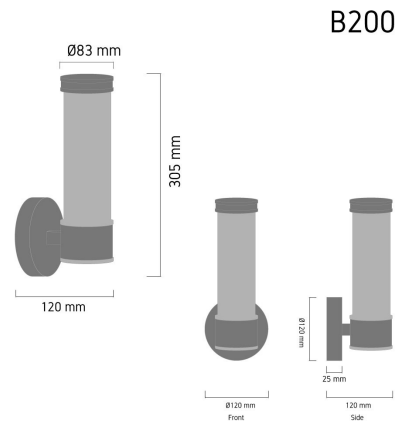

Product Images

Specification Details

|              |   |
|--------------|---|
| PRODUCT      | : Wall Lamp B200                              |
| BRAND        | : LAMP & LIGHT                                |
| DESCRIPTION  | : Wall Lamp                                   |
| DIMENSION    | : L120 x W120 x H305 mm + Cable Length N/A mm |
| LAMP TYPE    | : E14 x 1 pcs ( Maximum : 8W (Prefer:8W))     |
| COLOR        | : Gold  |
| MATERIAL     | : Electroplated Stainless steel,Glass         |
| WEIGHT       | : 1.000 kg                                    |
| IP RATING    | : IP 20                                       |
| INSTALLATION | : Surface Mounted                             |
| CUT OUT SIZE | : -   |

Light Source Info

|                 |                  |
|-----------------|------------------|
| LIGHT COLOR CCT | : Depend On Bulb |
| POWER (WATT)    | : 8W             |
| LUMEN           | : -              |
| BEAM ANGLE      | : Depend On Bulb |
| CRI             | : Depend On Bulb |
| INPUT VOLTAGE   | : Depend On Bulb |
| POWER FACTOR    | : Depend On Bulb |
| AVG. LIFE TIME  | : Depend On Bulb |
| DIMMABLE        | : Depend On Bulb |
| CONTROL GEAR    | :                |