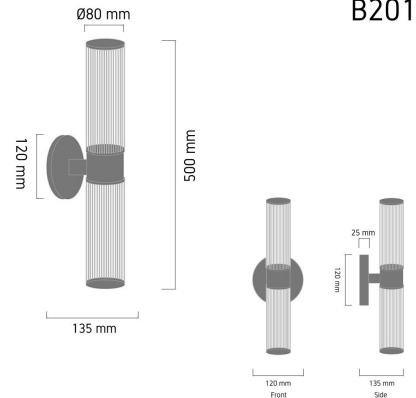

Product Images

Specification Details

PRODUCT	: Wall Lamp B201
BRAND	: LAMP & LIGHT
DESCRIPTION	: Wall Lamp
DIMENSION	: L135 x W80 x H500 mm + Cable Length N/A mm
LAMP TYPE	: E14 x 2 pcs ( Maximum : 8W (Prefer:8W))
COLOR	: Gold
MATERIAL	: Electroplated Stainless steel,Glass
WEIGHT	: 2.000 kg
IP RATING	: IP 20
INSTALLATION	: Surface Mounted
CUT OUT SIZE	: -

Light Source Info

LIGHT COLOR CCT	: Depend On Bulb
POWER (WATT)	: 8W
LUMEN	: -
BEAM ANGLE	: Depend On Bulb
CRI	: Depend On Bulb
INPUT VOLTAGE	: Depend On Bulb
POWER FACTOR	: Depend On Bulb
AVG. LIFE TIME	: Depend On Bulb
DIMMABLE	: Depend On Bulb
CONTROL GEAR	: