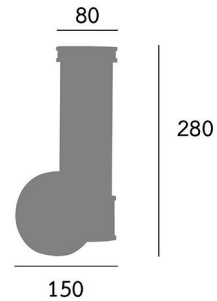

Product Images

B207
 Dimentions
 80 X 150 X 280
 Material : Steel , Clear Glass
 Color : Chrome , Clear Glass

Specification Details

PRODUCT	: Wall Lamp Clarion B207
BRAND	: LAMP & LIGHT
DESCRIPTION	: Wall Lamp
DIMENSION	: L150 x W80 x H280 mm + Cable Length N/A mm
LAMP TYPE	: E14 x 1 pcs (Maximum : 8W (Prefer SuperBright bulb))
COLOR	: Chrome,Clear
MATERIAL	: Electroplated Stainless steel,Glass
WEIGHT	: 1.400 kg
IP RATING	: IP 20
INSTALLATION	: Surface Mounted
CUT OUT SIZE	: -

Light Source Info

LIGHT COLOR CCT	: Depend On Bulb
POWER (WATT)	: -
LUMEN	: -
BEAM ANGLE	: Depend On Bulb
CRI	: Depend On Bulb
INPUT VOLTAGE	: Depend On Bulb
POWER FACTOR	: Depend On Bulb
AVG. LIFE TIME	: Depend On Bulb
DIMMABLE	: Depend On Bulb
CONTROL GEAR	: