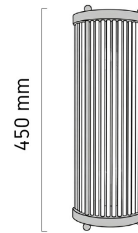

Product Images

B214

Specification Details

PRODUCT	: Wall Lamp B214
BRAND	: LAMP & LIGHT
DESCRIPTION	: Wall Lamp
DIMENSION	: L120 x W160 x H450 mm + Cable Length N/A mm
LAMP TYPE	: E14 x 2 pcs (Maximum : 8W (Prefer : 8W)))
COLOR	: Gold
MATERIAL	: Glass,Stainless Steel
WEIGHT	: 3.000 kg
IP RATING	: IP 20
INSTALLATION	: Surface Mounted
CUT OUT SIZE	: -

Light Source Info

LIGHT COLOR CCT	: Depend On Bulb
POWER (WATT)	:
LUMEN	: -
BEAM ANGLE	: Depend On Bulb
CRI	: Depend On Bulb
INPUT VOLTAGE	: Depend On Bulb
POWER FACTOR	: Depend On Bulb
AVG. LIFE TIME	: Depend On Bulb
DIMMABLE	: Depend On Bulb
CONTROL GEAR	: