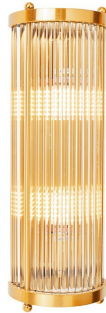

Product Images

B214

Specification Details

PRODUCT	: Wall Lamp B214
BRAND	: LAMP & LIGHT
DESCRIPTION	: Wall Lamp
DIMENSION	: L120 x W160 x H450 mm + Cable Length N/A mm
LAMP TYPE	: E14 x 2 pcs (Maximum : 8W (Prefer : 8W)))
COLOR	: Gold
MATERIAL	: Glass,Stainless Steel
WEIGHT	: 3.000 kg
IP RATING	: IP 20
INSTALLATION	: Surface Mounted
CUT OUT SIZE	: -

Light Source Info

LIGHT COLOR CCT	: Depend On Bulb
POWER (WATT)	:
LUMEN	: -
BEAM ANGLE	: Depend On Bulb
CRI	: Depend On Bulb
INPUT VOLTAGE	: Depend On Bulb
POWER FACTOR	: Depend On Bulb
AVG. LIFE TIME	: Depend On Bulb
DIMMABLE	: Depend On Bulb
CONTROL GEAR	: