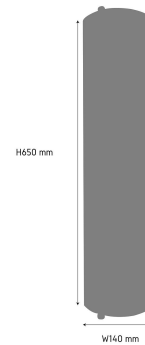

Product Images

B216

Specification Details

PRODUCT	: Wall Lamp RAVELLO B216
BRAND	: LAMP & LIGHT
DESCRIPTION	: Wall Lamp
DIMENSION	: L160 x W120 x H670 mm + Cable Length N/A mm
LAMP TYPE	: E14 x 3 pcs (Maximum : 8W (Prefer SuperBright bulb))
COLOR	: Gold
MATERIAL	: Glass,Stainless Steel
WEIGHT	: 4.500 kg
IP RATING	: IP 20
INSTALLATION	: Surface Mounted
CUT OUT SIZE	: -

Light Source Info

LIGHT COLOR CCT	: Depend On Bulb
POWER (WATT)	: -
LUMEN	: -
BEAM ANGLE	: Depend On Bulb
CRI	: Depend On Bulb
INPUT VOLTAGE	: Depend On Bulb
POWER FACTOR	: Depend On Bulb
AVG. LIFE TIME	: Depend On Bulb
DIMMABLE	: Depend On Bulb
CONTROL GEAR	: