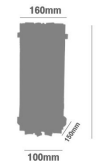

Product Images

Wall Lamp B218
 Brand : Lamp & Light
 Designer lamp for your decoration.
 Dimension : W160 x L140 x H350mm.
 Lamp Type : E14 X 2PC (Prefer LED Super Bright)
 Color : Gold, Clear Crystal
 Material : Stainless Steel , K5 Crystal
 Weight : 3.5 KG.

Specification Details

PRODUCT	: Wall Lamp B218
BRAND	: LAMP & LIGHT
DESCRIPTION	: Wall Lamp
DIMENSION	: L160 x W150 x H350 mm + Cable Length N/A mm
LAMP TYPE	: E14 x 2 pcs (Maximum : 8W (Prefer SuperBright bulb))
COLOR	: Gold , Clear
MATERIAL	: K5 Crystal, Stainless steel
WEIGHT	: 2.1 kg
IP RATING	: IP 20
INSTALLATION	: Surface Mounted
CUT OUT SIZE	: -