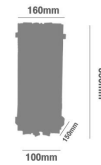

Product Images

Wall Lamp B218
 Brand : Lamp & Light
 Designer lamp for your decoration.
 Dimension : W160 x L140 x H350mm.
 Lamp Type : E14 X 2PC (Prefer LED Super Bright)
 Color : Gold, Clear Crystal
 Material : Stainless Steel , K5 Crystal
 Weight : 3.5 KG.

Specification Details

PRODUCT	: Wall Lamp CROWN B218
BRAND	: LAMP & LIGHT
DESCRIPTION	: Wall Lamp
DIMENSION	: L160 x W150 x H350 mm + Cable Length N/A mm
LAMP TYPE	: E14 x 2 pcs (Maximum : 8W (Prefer SuperBright bulb))
COLOR	: Gold
MATERIAL	: K5 Crystal,Stainless Steel
WEIGHT	: 2.100 kg
IP RATING	: IP 20
INSTALLATION	: Surface Mounted
CUT OUT SIZE	: -