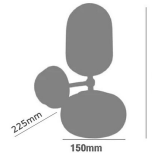

Product Images

Specification Details

PRODUCT	: Wall Lamp B222
BRAND	: LAMP & LIGHT
DESCRIPTION	: Wall Lamp
DIMENSION	: L225 x W150 x H330 mm + Cable Length N/A mm
LAMP TYPE	: G9 x 2 pcs (Maximum : 3W)
COLOR	: Brass,White
MATERIAL	: Brass
WEIGHT	: 1.800 kg
IP RATING	: IP 20
INSTALLATION	: Surface Mounted
CUT OUT SIZE	: -

Light Source Info

LIGHT COLOR CCT	: Depend On Bulb
POWER (WATT)	: -
LUMEN	: -
BEAM ANGLE	: Depend On Bulb
CRI	: Depend On Bulb
INPUT VOLTAGE	: Depend On Bulb
POWER FACTOR	: Depend On Bulb
AVG. LIFE TIME	: Depend On Bulb
DIMMABLE	: Depend On Bulb
CONTROL GEAR	:

REMARK :

LAMP & LIGHT

Head Office : 2 Bangbon 4 Road, Soi 8, Bangbon, Bangkok, Thailand 10150

Tel. : 098-257-5229, Line ID : @Lampandlight, www.lampandlight.com