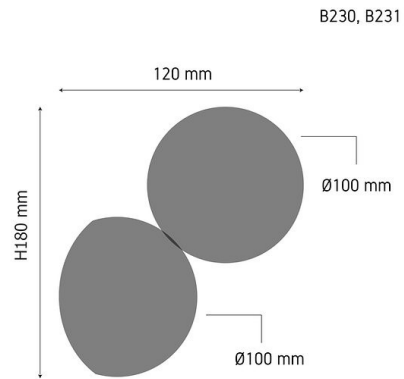

Product Images

Specification Details

PRODUCT	: Wall Lamp B230
BRAND	: LAMP & LIGHT
DESCRIPTION	: Wall Lamp
DIMENSION	: L120 x W100 x H180 mm + Cable Length N/A mm
LAMP TYPE	: G9 x 1 pcs (Maximum : 3W)
COLOR	: White
MATERIAL	: Glass,Steel
WEIGHT	: 1.000 kg
IP RATING	: IP 20
INSTALLATION	: Surface Mounted
CUT OUT SIZE	: -

Light Source Info

LIGHT COLOR CCT	: Depend On Bulb
POWER (WATT)	: 3W
LUMEN	: -
BEAM ANGLE	: Depend On Bulb
CRI	: Depend On Bulb
INPUT VOLTAGE	: Depend On Bulb
POWER FACTOR	: Depend On Bulb
AVG. LIFE TIME	: Depend On Bulb
DIMMABLE	: Depend On Bulb
CONTROL GEAR	: