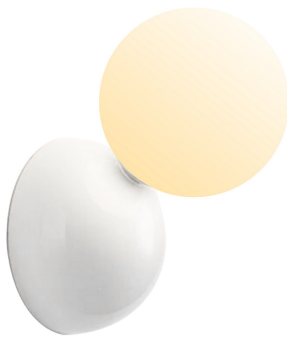

Product Images

Specification Details

PRODUCT	: Wall Lamp B230
BRAND	: LAMP & LIGHT
DESCRIPTION	: Wall Lamp
DIMENSION	: L120 x W100 x H180 mm + Cable Length N/A mm
LAMP TYPE	: G9 x 1 pcs (Maximum : 3W)
COLOR	: White
MATERIAL	: Glass,Steel
WEIGHT	: 1.000 kg
IP RATING	: IP 20
INSTALLATION	: Surface Mounted
CUT OUT SIZE	: -

Light Source Info

LIGHT COLOR CCT	: Depend On Bulb
POWER (WATT)	: 3W
LUMEN	: -
BEAM ANGLE	: Depend On Bulb
CRI	: Depend On Bulb
INPUT VOLTAGE	: Depend On Bulb
POWER FACTOR	: Depend On Bulb
AVG. LIFE TIME	: Depend On Bulb
DIMMABLE	: Depend On Bulb
CONTROL GEAR	: