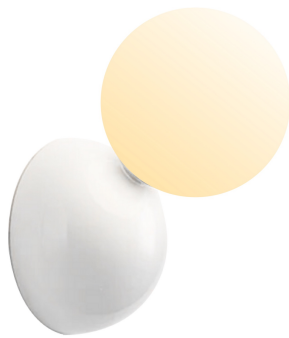

Product Images

B230, B231

Specification Details

PRODUCT	: Wall Lamp B230
BRAND	: LAMP & LIGHT
DESCRIPTION	: Wall Lamp
DIMENSION	: L120 x W100 x H170 mm + Cable Length N/A mm
LAMP TYPE	: G9 x 1 pcs ( Maximum : 3W)
COLOR	: White
MATERIAL	: Glass, Steel
WEIGHT	: 0.5 kg
IP RATING	: IP 20
INSTALLATION	: Surface Mounted
CUT OUT SIZE	: -

Light Source Info

LIGHT COLOR CCT	: Depend On Bulb
POWER (WATT)	: -
LUMEN	: -
BEAM ANGLE	: Depend On Bulb
CRI	: Depend On Bulb
INPUT VOLTAGE	: Depend On Bulb
POWER FACTOR	: Depend On Bulb
AVG. LIFE TIME	: Depend On Bulb
DIMMABLE	: Depend On Bulb
CONTROL GEAR	: