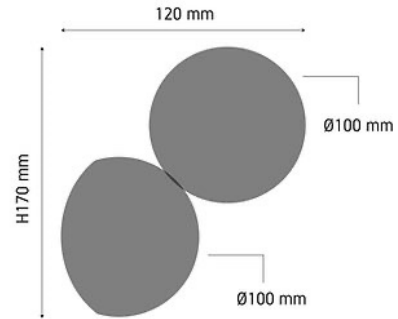

Product Images

B230, B231

Specification Details

PRODUCT	: Wall Lamp B230
BRAND	: LAMP & LIGHT
DESCRIPTION	: Wall Lamp
DIMENSION	: L120 x W100 x H170 mm + Cable Length N/A mm
LAMP TYPE	: G9 x 1 pcs ( Maximum : 3W)
COLOR	: White
MATERIAL	: Glass, Steel
WEIGHT	: 0.5 kg
IP RATING	: IP 20
INSTALLATION	: Surface Mounted
CUT OUT SIZE	: -

Light Source Info

LIGHT COLOR CCT	: Depend On Bulb
POWER (WATT)	: -
LUMEN	: -
BEAM ANGLE	: Depend On Bulb
CRI	: Depend On Bulb
INPUT VOLTAGE	: Depend On Bulb
POWER FACTOR	: Depend On Bulb
AVG. LIFE TIME	: Depend On Bulb
DIMMABLE	: Depend On Bulb
CONTROL GEAR	: