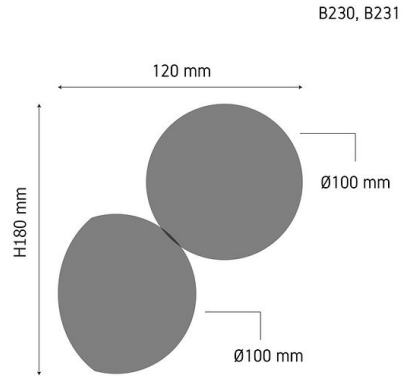

Product Images

Specification Details

PRODUCT	: Wall Lamp B231
BRAND	: LAMP & LIGHT
DESCRIPTION	: Wall Lamp
DIMENSION	: L120 x W100 x H180 mm + Cable Length N/A mm
LAMP TYPE	: G9 x 1 pcs (Maximum : 3W)
COLOR	: Red
MATERIAL	: Glass,Steel
WEIGHT	: 1.000 kg
IP RATING	: IP 20
INSTALLATION	: Surface Mounted
CUT OUT SIZE	: -

Light Source Info

LIGHT COLOR CCT	: Depend On Bulb
POWER (WATT)	: 3W
LUMEN	: -
BEAM ANGLE	: Depend On Bulb
CRI	: Depend On Bulb
INPUT VOLTAGE	: Depend On Bulb
POWER FACTOR	: Depend On Bulb
AVG. LIFE TIME	: Depend On Bulb
DIMMABLE	: Depend On Bulb
CONTROL GEAR	: