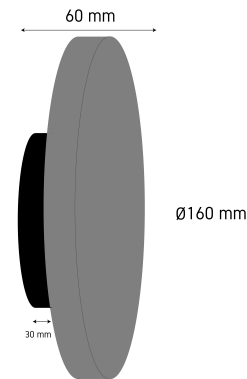

Product Images

B232

Specification Details

PRODUCT	: Wall Lamp B232
BRAND	: LAMP & LIGHT
DESCRIPTION	: Wall Lamp
DIMENSION	: L60 x W160 x H160 mm + Cable Length N/A mm
LAMP TYPE	: LED Built-in x 1 pcs (Maximum : -)
COLOR	: Black
MATERIAL	: Electroplated Stainless steel
WEIGHT	: 0.200 kg
IP RATING	: IP 20
INSTALLATION	: Surface Mounted
CUT OUT SIZE	: -

Light Source Info

LIGHT COLOR CCT	: 3000K
POWER (WATT)	: 12
LUMEN	: 620
BEAM ANGLE	: N/A
CRI	: > 80
INPUT VOLTAGE	: AC 220V
POWER FACTOR	: N/A
AVG. LIFE TIME	: 25,000 Hrs
DIMMABLE	: Non-Dimmable
CONTROL GEAR	: Driver Included