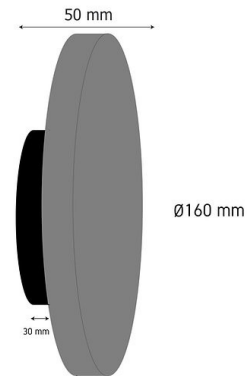

Product Images

Specification Details

PRODUCT	: Wall Lamp B232
BRAND	: LAMP & LIGHT
DESCRIPTION	: Wall Lamp
DIMENSION	: L50 x W160 x H160 mm + Cable Length N/A mm
LAMP TYPE	: LED Built-in x 1 pcs
COLOR	: Black
MATERIAL	: Electroplated Stainless steel
WEIGHT	: 0.200 kg
IP RATING	: IP 20
INSTALLATION	: Surface Mounted
CUT OUT SIZE	: -

Light Source Info

LIGHT COLOR CCT	: 3000K
POWER (WATT)	: 7
LUMEN	: 620
BEAM ANGLE	: N/A
CRI	: > 80
INPUT VOLTAGE	: AC 220V
POWER FACTOR	: N/A
AVG. LIFE TIME	: 25,000 Hrs
DIMMABLE	: Non-Dimmable
CONTROL GEAR	: Driver Included