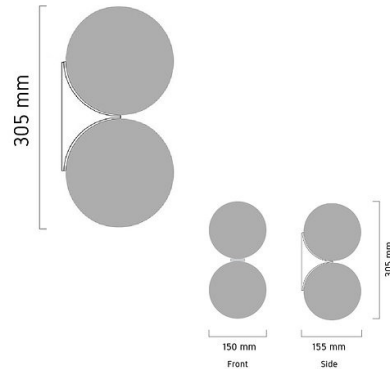

Product Images

B234

Specification Details

PRODUCT	: Wall Lamp B234
BRAND	: LAMP & LIGHT
DESCRIPTION	: Wall Lamp
DIMENSION	: L155 x W150 x H305 mm + Cable Length N/A mm
LAMP TYPE	: G9 x 2 pcs (Maximum : 3W)
COLOR	: Chrome,White
MATERIAL	: Glass,Steel
WEIGHT	: 2.000 kg
IP RATING	: IP 20
INSTALLATION	: Surface Mounted
CUT OUT SIZE	: -

Light Source Info

LIGHT COLOR CCT	: Depend On Bulb
POWER (WATT)	: 3
LUMEN	: -
BEAM ANGLE	: Depend On Bulb
CRI	: Depend On Bulb
INPUT VOLTAGE	: Depend On Bulb
POWER FACTOR	: Depend On Bulb
AVG. LIFE TIME	: Depend On Bulb
DIMMABLE	: Depend On Bulb
CONTROL GEAR	: