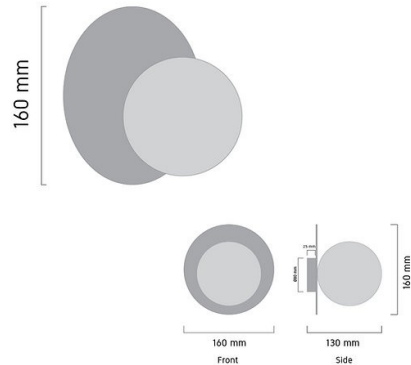

Product Images

B236

Specification Details

PRODUCT	: Wall Lamp B236
BRAND	: LAMP & LIGHT
DESCRIPTION	: Wall Lamp
DIMENSION	: L130 x W160 x H160 mm + Cable Length N/A mm
LAMP TYPE	: G9 x 1 pcs (Maximum : 3W)
COLOR	: Black
MATERIAL	: Glass,Steel
WEIGHT	: 0.400 kg
IP RATING	: IP 20
INSTALLATION	: Surface Mounted
CUT OUT SIZE	: -

Light Source Info

LIGHT COLOR CCT	: Depend On Bulb
POWER (WATT)	: 3W
LUMEN	: -
BEAM ANGLE	: Depend On Bulb
CRI	: Depend On Bulb
INPUT VOLTAGE	: Depend On Bulb
POWER FACTOR	: Depend On Bulb
AVG. LIFE TIME	: Depend On Bulb
DIMMABLE	: Depend On Bulb
CONTROL GEAR	: