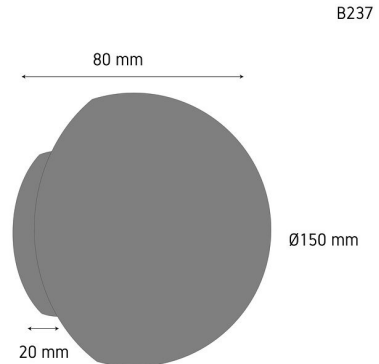

Product Images

Specification Details

PRODUCT	: Wall Lamp B237
BRAND	: LAMP & LIGHT
DESCRIPTION	: Wall Lamp
DIMENSION	: L80 x W20 x H150 mm + Cable Length N/A mm
LAMP TYPE	: LED Built-in x 1 pcs (Maximum : -)
COLOR	: Pearl White
MATERIAL	: Alabaster
WEIGHT	: 1.2 kg
IP RATING	: IP 20
INSTALLATION	: Surface Mounted
CUT OUT SIZE	: -

Light Source Info

LIGHT COLOR CCT	: 3000K
POWER (WATT)	: 6
LUMEN	: 480
BEAM ANGLE	: N/A
CRI	: > 80
INPUT VOLTAGE	: AC 220V
POWER FACTOR	: N/A
AVG. LIFE TIME	: 25,000 Hrs
DIMMABLE	: Non-Dimmable
CONTROL GEAR	: Driver Included