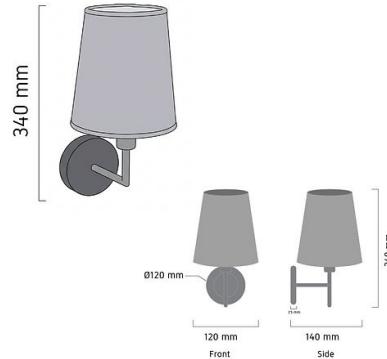

Product Images

B238

Specification Details

PRODUCT	: Wall Lamp B238
BRAND	: LAMP & LIGHT
DESCRIPTION	: Wall Lamp
DIMENSION	: L140 x W120 x H340 mm + Cable Length N/A mm
LAMP TYPE	: E14 x 1 pcs ( Maximum : 8W (Prefer:8W))
COLOR	: Brass,-
MATERIAL	: Aluminum,Fabric
WEIGHT	: 0.600 kg
IP RATING	: IP 20
INSTALLATION	: Surface Mounted
CUT OUT SIZE	:

Light Source Info

LIGHT COLOR CCT	: Depend On Bulb
POWER (WATT)	: -
LUMEN	: -
BEAM ANGLE	: Depend On Bulb
CRI	: Depend On Bulb
INPUT VOLTAGE	: Depend On Bulb
POWER FACTOR	: Depend On Bulb
AVG. LIFE TIME	: Depend On Bulb
DIMMABLE	: Depend On Bulb
CONTROL GEAR	: