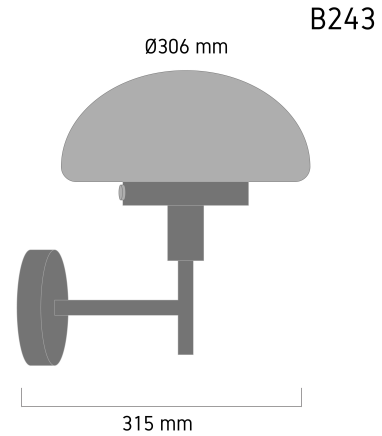

Product Images

Specification Details

PRODUCT	: Wall Lamp B243
BRAND	: LAMP & LIGHT
DESCRIPTION	: Wall Lamp
DIMENSION	: L306 x W306 x H315 mm + Cable Length N/A mm
LAMP TYPE	: E27 x 1 pcs (Maximum : 8W (Prefer G45 Classic 2w))
COLOR	: Brass, White
MATERIAL	: Glass, Steel
WEIGHT	: 1.72 kg
IP RATING	: IP 20
INSTALLATION	: Surface Mounted
CUT OUT SIZE	: -

Light Source Info

LIGHT COLOR CCT	: Depend On Bulb
POWER (WATT)	: -
LUMEN	: -
BEAM ANGLE	: Depend On Bulb
CRI	: Depend On Bulb
INPUT VOLTAGE	: Depend On Bulb
POWER FACTOR	: Depend On Bulb
AVG. LIFE TIME	: Depend On Bulb
DIMMABLE	: Depend On Bulb
CONTROL GEAR	: