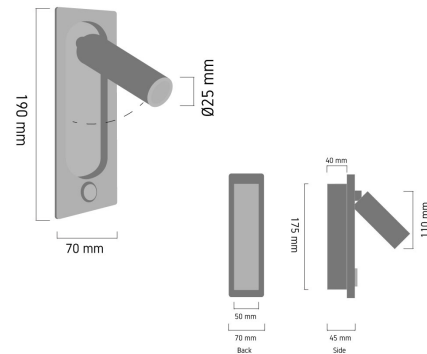

Product Images

B245

Specification Details

PRODUCT	: Wall Lamp B245
BRAND	: LAMP & LIGHT
DESCRIPTION	: Wall Lamp
DIMENSION	: L45 x W70 x H190 mm + Cable Length N/A mm
LAMP TYPE	: LED x 1 pcs (Maximum : 3W)
COLOR	: White
MATERIAL	: Stainless Steel
WEIGHT	: 0.240 kg
IP RATING	: IP 20
INSTALLATION	: Recess Mounted
CUT OUT SIZE	: -

Light Source Info

LIGHT COLOR CCT	: 3000K
POWER (WATT)	: 3
LUMEN	: 255
BEAM ANGLE	: N/A
CRI	: > 80
INPUT VOLTAGE	: AC 220V
POWER FACTOR	: N/A
AVG. LIFE TIME	: 25,000 Hrs
DIMMABLE	: Non-Dimmable
CONTROL GEAR	: Driver Included