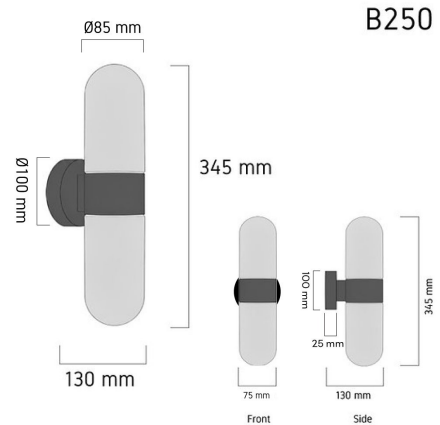

Product Images

Specification Details

PRODUCT	: Wall Lamp B250
BRAND	: LAMP & LIGHT
DESCRIPTION	: Wall Lamp
DIMENSION	: L130 x W85 x H345 mm + Cable Length N/A mm
LAMP TYPE	: E27 x 2 pcs ( Maximum : 12W (Prefer: 8W))
COLOR	: Gold,-,-
MATERIAL	: Glass,Aluminum,Iron
WEIGHT	: 2.000 kg
IP RATING	: IP 20
INSTALLATION	: Surface Mounted
CUT OUT SIZE	: N/A

Light Source Info

LIGHT COLOR CCT	: Depend On Bulb
POWER (WATT)	: E27 Max12 W Prefer 8W
LUMEN	: N/A
BEAM ANGLE	: Depend On Bulb
CRI	: Depend On Bulb
INPUT VOLTAGE	: Depend On Bulb
POWER FACTOR	: Depend On Bulb
AVG. LIFE TIME	: Depend On Bulb
DIMMABLE	: Depend On Bulb
CONTROL GEAR	: N/A