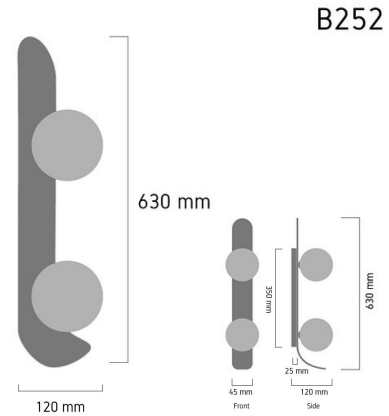

Product Images

Specification Details

PRODUCT	: Wall Lamp B252
BRAND	: LAMP & LIGHT
DESCRIPTION	: Wall Lamp
DIMENSION	: L120 x W120 x H630 mm + Cable Length N/A mm
LAMP TYPE	: G9 x 2 pcs (Maximum : 3W (Prefer:3W))
COLOR	: Black,-,-
MATERIAL	: Glass,Metal,-
WEIGHT	: 1.000 kg
IP RATING	: IP 20
INSTALLATION	: Surface Mounted
CUT OUT SIZE	: N/A

Light Source Info

LIGHT COLOR CCT	: Depend On Bulb
POWER (WATT)	: 3
LUMEN	: N/A
BEAM ANGLE	: Depend On Bulb
CRI	: Depend On Bulb
INPUT VOLTAGE	: Depend On Bulb
POWER FACTOR	: Depend On Bulb
AVG. LIFE TIME	: Depend On Bulb
DIMMABLE	: Depend On Bulb
CONTROL GEAR	: N/A