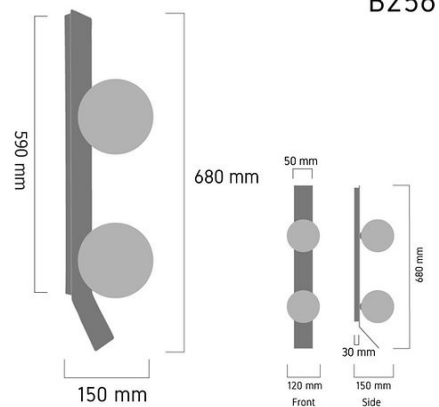

Product Images

B256

Specification Details

PRODUCT	: Wall Lamp B256
BRAND	: LAMP & LIGHT
DESCRIPTION	: Wall Lamp
DIMENSION	: L150 x W120 x H680 mm + Cable Length N/A mm
LAMP TYPE	: G9 x 2 pcs (Maximum : 3W (Prefer:3W))
COLOR	: Gold,-,-
MATERIAL	: Glass,Metal,-
WEIGHT	: 1.200 kg
IP RATING	: IP 20
INSTALLATION	: Surface Mounted
CUT OUT SIZE	: N/A

Light Source Info

LIGHT COLOR CCT	: Depend On Bulb
POWER (WATT)	:
LUMEN	: N/A
BEAM ANGLE	: Depend On Bulb
CRI	: Depend On Bulb
INPUT VOLTAGE	: Depend On Bulb
POWER FACTOR	: Depend On Bulb
AVG. LIFE TIME	: Depend On Bulb
DIMMABLE	: Depend On Bulb
CONTROL GEAR	: N/A