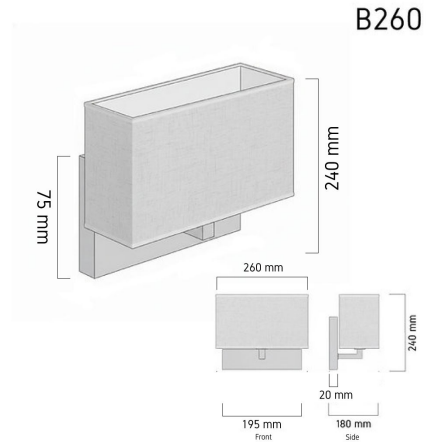

Product Images

Specification Details

PRODUCT	: Wall Lamp B260
BRAND	: LAMP & LIGHT
DESCRIPTION	: Wall Lamp
DIMENSION	: L180 x W260 x H240 mm + Cable Length N/A mm
LAMP TYPE	: E27 x 1 pcs (Maximum : 8W (Prefer: G45))
COLOR	: Chrome
MATERIAL	: cloth,Iron
WEIGHT	: 1.000 kg
IP RATING	: IP 20
INSTALLATION	: Surface Mounted
CUT OUT SIZE	: N/A

Light Source Info

LIGHT COLOR CCT	: Depend On Bulb
POWER (WATT)	: 8
LUMEN	: 16
BEAM ANGLE	: Depend On Bulb
CRI	: Depend On Bulb
INPUT VOLTAGE	: Depend On Bulb
POWER FACTOR	: Depend On Bulb
AVG. LIFE TIME	: Depend On Bulb
DIMMABLE	: Depend On Bulb
CONTROL GEAR	: N/A