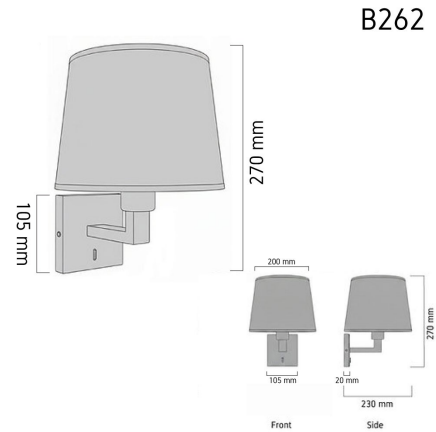

Product Images

Specification Details

PRODUCT	: Wall Lamp B262
BRAND	: LAMP & LIGHT
DESCRIPTION	: Wall Lamp
DIMENSION	: L230 x W200 x H270 mm + Cable Length N/A mm
LAMP TYPE	: E27 x 1 pcs (Maximum : 8W (Prefer: G45))
COLOR	: Chrome
MATERIAL	: cloth,Iron
WEIGHT	: 1.000 kg
IP RATING	: IP 20
INSTALLATION	: Surface Mounted
CUT OUT SIZE	: N/A

Light Source Info

LIGHT COLOR CCT	: Depend On Bulb
POWER (WATT)	: 8
LUMEN	: 16
BEAM ANGLE	: Depend On Bulb
CRI	: Depend On Bulb
INPUT VOLTAGE	: Depend On Bulb
POWER FACTOR	: Depend On Bulb
AVG. LIFE TIME	: Depend On Bulb
DIMMABLE	: Depend On Bulb
CONTROL GEAR	: N/A