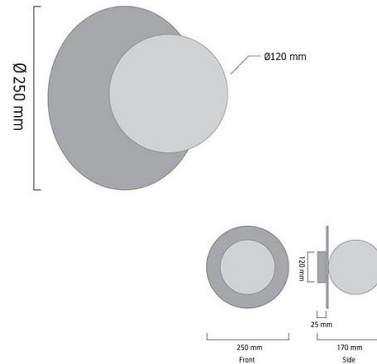

Product Images

B264

Specification Details

PRODUCT	: Wall lamp B264
BRAND	: LAMP & LIGHT
DESCRIPTION	: Wall Lamp
DIMENSION	: L170 x W250 x H250 mm + Cable Length N/A mm
LAMP TYPE	: E27 x 1 pcs (Maximum : 3W (Prefer:3W)))
COLOR	: French Gold,-,-
MATERIAL	: Glass,Metal,-
WEIGHT	: 1.000 kg
IP RATING	: IP 20
INSTALLATION	: Surface Mounted
CUT OUT SIZE	: N/A

Light Source Info

LIGHT COLOR CCT	: Depend On Bulb
POWER (WATT)	:
LUMEN	: N/A
BEAM ANGLE	: Depend On Bulb
CRI	: Depend On Bulb
INPUT VOLTAGE	: Depend On Bulb
POWER FACTOR	: Depend On Bulb
AVG. LIFE TIME	: Depend On Bulb
DIMMABLE	: Depend On Bulb
CONTROL GEAR	: N/A