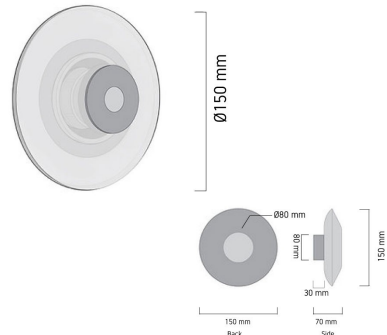

Product Images

B270

Specification Details

PRODUCT	: Wall Lamp B270
BRAND	: LAMP & LIGHT
DESCRIPTION	: Wall Lamp
DIMENSION	: L70 x W150 x H150 mm + Cable Length N/A mm
LAMP TYPE	: LED x 1 pcs (Maximum : 5 W)
COLOR	: Silver,Black
MATERIAL	: Glass,Iron
WEIGHT	: 1.000 kg
IP RATING	: IP 20
INSTALLATION	: Surface Mounted
CUT OUT SIZE	: N/A

Light Source Info

LIGHT COLOR CCT	: 3000K
POWER (WATT)	: 5 W
LUMEN	: 400 lm
BEAM ANGLE	: Depend On Bulb
CRI	: Depend On Bulb
INPUT VOLTAGE	: Depend On Bulb
POWER FACTOR	: Depend On Bulb
AVG. LIFE TIME	: Depend On Bulb
DIMMABLE	: Depend On Bulb
CONTROL GEAR	: N/A