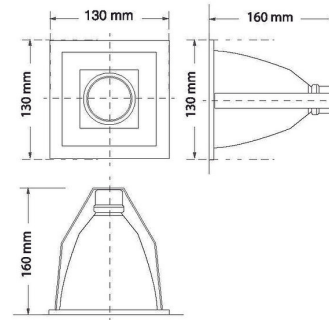

Product Images

Specification Details

PRODUCT	: Downlight E84
BRAND	: LIGHTTECH
DESCRIPTION	: Downlights
DIMENSION	: L130 x W130 x H160 mm + Cable Length N/A mm
LAMP TYPE	: E27 x 1 pcs (Maximum : 15W (Prefer E27 LED Bulb 12W))
COLOR	: Black
MATERIAL	: Aluminium
WEIGHT	: 0.4 kg
IP RATING	: IP 20
INSTALLATION	: Recess Mounted
CUT OUT SIZE	: 114

Light Source Info

LIGHT COLOR CCT	: Depend On Bulb
POWER (WATT)	: -
LUMEN	: -
BEAM ANGLE	: Depend On Bulb
CRI	: Depend On Bulb
INPUT VOLTAGE	: Depend On Bulb
POWER FACTOR	: Depend On Bulb
AVG. LIFE TIME	: Depend On Bulb
DIMMABLE	: Depend On Bulb
CONTROL GEAR	: