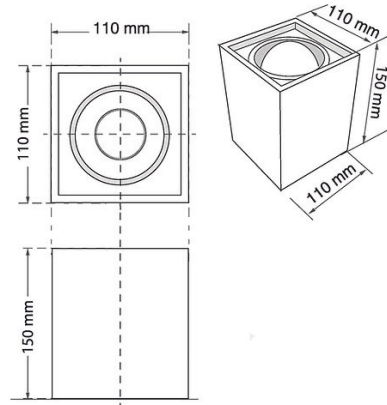

Product Images

Specification Details

PRODUCT	: Downlight E88
BRAND	: EZ Lighting
DESCRIPTION	: Downlights
DIMENSION	: L110 x W110 x H150 mm + Cable Length N/A mm
LAMP TYPE	: E27 x 1 pcs (Maximum : 5W (Prefer E27 LED Bulb 6W))
COLOR	: Black
MATERIAL	: Aluminum
WEIGHT	: 0.000 kg
IP RATING	: IP 20
INSTALLATION	: Recess Mounted
CUT OUT SIZE	:

Light Source Info

LIGHT COLOR CCT	: Depend On Bulb
POWER (WATT)	: -
LUMEN	: -
BEAM ANGLE	: Depend On Bulb
CRI	: Depend On Bulb
INPUT VOLTAGE	: Depend On Bulb
POWER FACTOR	: Depend On Bulb
AVG. LIFE TIME	: Depend On Bulb
DIMMABLE	: Depend On Bulb
CONTROL GEAR	: