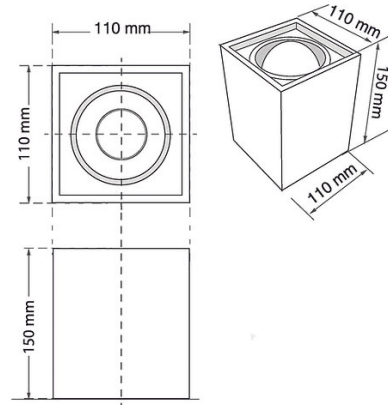

Product Images

Specification Details

| | | |
|--------------|---|---|
| PRODUCT | : | Downlight E88 |
| BRAND | : | LIGHTTECH |
| DESCRIPTION | : | Downlights |
| DIMENSION | : | L110 x W110 x H150 mm + Cable Length N/A mm |
| LAMP TYPE | : | E27 x 1 pcs (Maximum : 15W (Prefer E27 LED Bulb 8W)) |
| COLOR | : | Black |
| MATERIAL | : | Aluminium |
| WEIGHT | : | 0.4 kg |
| IP RATING | : | IP 20 |
| INSTALLATION | : | Recess Mounted |
| CUT OUT SIZE | : | |