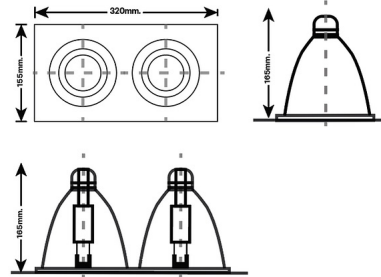

Product Images

Specification Details

PRODUCT	: Downlight E90
BRAND	: LAMP & LIGHT
DESCRIPTION	: Downlights
DIMENSION	: L320 x W155 x H165 mm + Cable Length N/A mm
LAMP TYPE	: E27 x 2 pcs (Maximum : 15W)
COLOR	: White
MATERIAL	: Powder Coated Steel
WEIGHT	: 0.8 kg
IP RATING	: IP 20
INSTALLATION	: Recess Mounted
CUT OUT SIZE	: 143x303

Light Source Info

LIGHT COLOR CCT	: Depend On Bulb
POWER (WATT)	: -
LUMEN	: -
BEAM ANGLE	: Depend On Bulb
CRI	: Depend On Bulb
INPUT VOLTAGE	: Depend On Bulb
POWER FACTOR	: Depend On Bulb
AVG. LIFE TIME	: Depend On Bulb
DIMMABLE	: Depend On Bulb
CONTROL GEAR	: