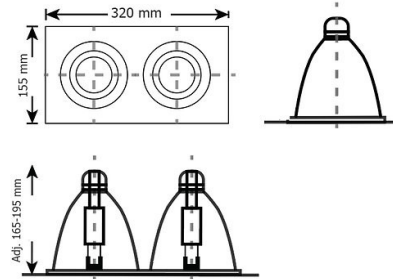

Product Images

Specification Details

PRODUCT	: Downlight E93
BRAND	: LAMP & LIGHT
DESCRIPTION	: Downlights
DIMENSION	: L320 x W155 x H165 mm + Cable Length N/A mm
LAMP TYPE	: E27 x 2 pcs (Maximum : 12W (Prefer : 12W)))
COLOR	: Black
MATERIAL	: Die-Cast Aluminum
WEIGHT	: 0.800 kg
IP RATING	: IP 20
INSTALLATION	: Recess Mounted
CUT OUT SIZE	: 305x145

Light Source Info

LIGHT COLOR CCT	: Depend On Bulb
POWER (WATT)	: -
LUMEN	: -
BEAM ANGLE	: Depend On Bulb
CRI	: Depend On Bulb
INPUT VOLTAGE	: Depend On Bulb
POWER FACTOR	: Depend On Bulb
AVG. LIFE TIME	: Depend On Bulb
DIMMABLE	: Depend On Bulb
CONTROL GEAR	: