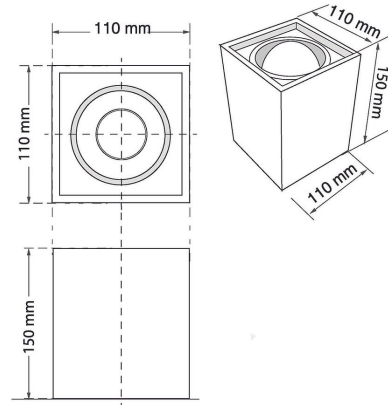

Product Images

Specification Details

PRODUCT	: Downlight E94
BRAND	: LIGHTTECH
DESCRIPTION	: Downlights
DIMENSION	: L110 x W110 x H150 mm + Cable Length N/A mm
LAMP TYPE	: E27 x 1 pcs (Maximum : 15W (Prefer E27 LED Bulb 8W))
COLOR	: White
MATERIAL	: Aluminium
WEIGHT	: 0.4 kg
IP RATING	: IP 20
INSTALLATION	: Recess Mounted
CUT OUT SIZE	:

Light Source Info

LIGHT COLOR CCT	: Depend On Bulb
POWER (WATT)	: -
LUMEN	: -
BEAM ANGLE	: Depend On Bulb
CRI	: Depend On Bulb
INPUT VOLTAGE	: Depend On Bulb
POWER FACTOR	: Depend On Bulb
AVG. LIFE TIME	: Depend On Bulb
DIMMABLE	: Depend On Bulb
CONTROL GEAR	: