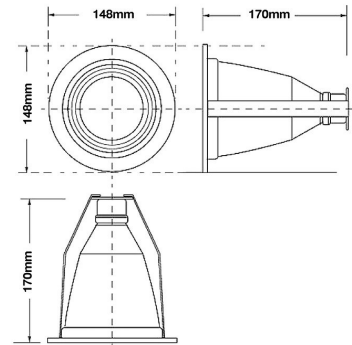

Product Images

Specification Details

PRODUCT	: Downlight E1
BRAND	: LIGHTTECH
DESCRIPTION	: Downlights
DIMENSION	: L148 x W148 x H170 mm + Cable Length N/A mm
LAMP TYPE	: E27 x 1 pcs (Maximum : 15W)
COLOR	: Brown
MATERIAL	: Aluminium
WEIGHT	: 0.2 kg
IP RATING	: IP 20
INSTALLATION	: Recess Mounted
CUT OUT SIZE	: 115

Light Source Info

LIGHT COLOR CCT	: Depend On Bulb
POWER (WATT)	: -
LUMEN	: -
BEAM ANGLE	: Depend On Bulb
CRI	: Depend On Bulb
INPUT VOLTAGE	: Depend On Bulb
POWER FACTOR	: Depend On Bulb
AVG. LIFE TIME	: Depend On Bulb
DIMMABLE	: Depend On Bulb
CONTROL GEAR	: