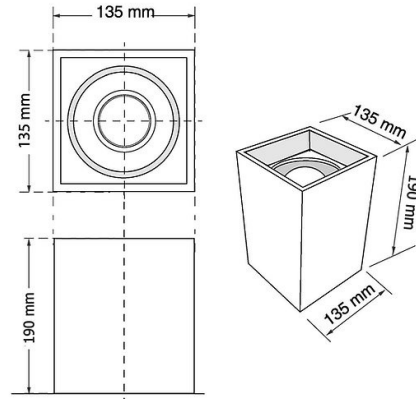

Product Images

Specification Details

| | |
|--------------|---|
| PRODUCT | : Downlight E3 |
| BRAND | : LAMP & LIGHT |
| DESCRIPTION | : Downlights |
| DIMENSION | : L135 x W135 x H190 mm + Cable Length N/A mm |
| LAMP TYPE | : E27 x 1 pcs (Maximum : 12W (Prefer : 8W)) |
| COLOR | : Black |
| MATERIAL | : Powder Coated Steel,Sand Blasted Reflect |
| WEIGHT | : 0.600 kg |
| IP RATING | : IP 20 |
| INSTALLATION | : Surface Mounted |
| CUT OUT SIZE | : |

Light Source Info

| | |
|-----------------|------------------|
| LIGHT COLOR CCT | : Depend On Bulb |
| POWER (WATT) | : 12 |
| LUMEN | : - |
| BEAM ANGLE | : Depend On Bulb |
| CRI | : Depend On Bulb |
| INPUT VOLTAGE | : Depend On Bulb |
| POWER FACTOR | : Depend On Bulb |
| AVG. LIFE TIME | : Depend On Bulb |
| DIMMABLE | : Depend On Bulb |
| CONTROL GEAR | : |