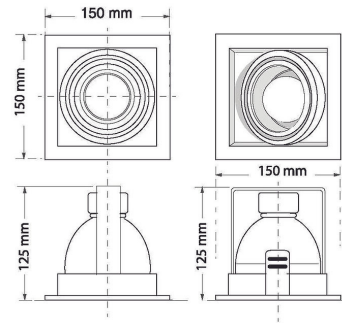

Product Images

Specification Details

PRODUCT	: Downlight E18
BRAND	: LAMP & LIGHT
DESCRIPTION	: Downlights
DIMENSION	: L150 x W150 x H125 mm + Cable Length N/A mm
LAMP TYPE	: E27 x 1 pcs (Maximum : 15W (Prefer E27 LED Bulb 12W))
COLOR	: White
MATERIAL	: Powder Coated Steel
WEIGHT	: 0.4 kg
IP RATING	: IP 20
INSTALLATION	: Recess Mounted
CUT OUT SIZE	: 127

Light Source Info

LIGHT COLOR CCT	: Depend On Bulb
POWER (WATT)	: -
LUMEN	: -
BEAM ANGLE	: Depend On Bulb
CRI	: Depend On Bulb
INPUT VOLTAGE	: Depend On Bulb
POWER FACTOR	: Depend On Bulb
AVG. LIFE TIME	: Depend On Bulb
DIMMABLE	: Depend On Bulb
CONTROL GEAR	: