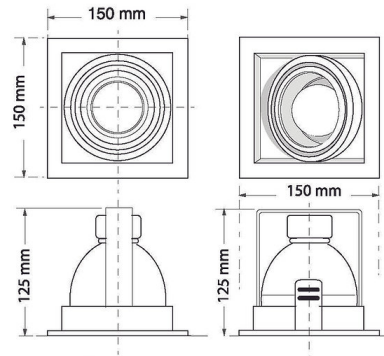

Product Images

Specification Details

PRODUCT	: Downlight E20
BRAND	: LAMP & LIGHT
DESCRIPTION	: Downlights
DIMENSION	: L150 x W150 x H125 mm + Cable Length N/A mm
LAMP TYPE	: E27 x 1 pcs (Maximum : 15W (Prefer E27 LED Bulb 12W))
COLOR	: Black
MATERIAL	: Powder Coated Steel
WEIGHT	: 0.400 kg
IP RATING	: IP 20
INSTALLATION	: Recess Mounted
CUT OUT SIZE	: 127

Light Source Info

LIGHT COLOR CCT	: Depend On Bulb
POWER (WATT)	: -
LUMEN	: -
BEAM ANGLE	: Depend On Bulb
CRI	: Depend On Bulb
INPUT VOLTAGE	: Depend On Bulb
POWER FACTOR	: Depend On Bulb
AVG. LIFE TIME	: Depend On Bulb
DIMMABLE	: Depend On Bulb
CONTROL GEAR	: