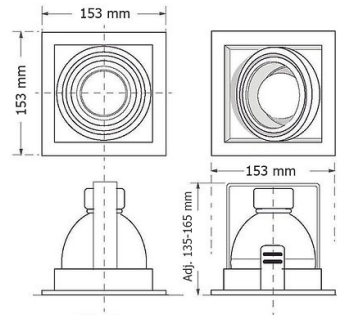

Product Images

E20

Specification Details

PRODUCT	: Downlight E20
BRAND	: LAMP & LIGHT
DESCRIPTION	: Downlights
DIMENSION	: L153 x W153 x H135 mm + Cable Length N/A mm
LAMP TYPE	: E27 x 1 pcs (Maximum : 15W (Prefer : 12W))
COLOR	: Black
MATERIAL	: Powder Coated Steel
WEIGHT	: 0.400 kg
IP RATING	: IP 20
INSTALLATION	: Recess Mounted
CUT OUT SIZE	: 125x125

Light Source Info

LIGHT COLOR CCT	: Depend On Bulb
POWER (WATT)	: -
LUMEN	: -
BEAM ANGLE	: Depend On Bulb
CRI	: Depend On Bulb
INPUT VOLTAGE	: Depend On Bulb
POWER FACTOR	: Depend On Bulb
AVG. LIFE TIME	: Depend On Bulb
DIMMABLE	: Depend On Bulb
CONTROL GEAR	: