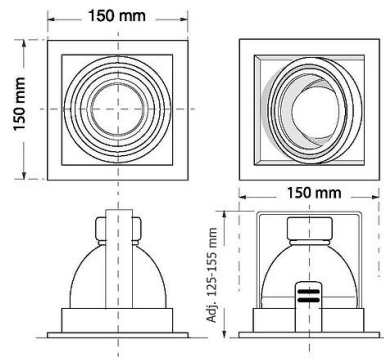

Product Images

Specification Details

PRODUCT	: Downlight E23
BRAND	: LAMP & LIGHT
DESCRIPTION	: Downlights
DIMENSION	: L150 x W150 x H125 mm + Cable Length N/A mm
LAMP TYPE	: E27 x 1 pcs (Maximum : 15W (Prefer : 12W))
COLOR	: White,Black
MATERIAL	: Powder Coated Steel
WEIGHT	: 0.000 kg
IP RATING	: IP 20
INSTALLATION	: Recess Mounted
CUT OUT SIZE	: 125

Light Source Info

LIGHT COLOR CCT	: Depend On Bulb
POWER (WATT)	: 15W
LUMEN	: -
BEAM ANGLE	: Depend On Bulb
CRI	: Depend On Bulb
INPUT VOLTAGE	: Depend On Bulb
POWER FACTOR	: Depend On Bulb
AVG. LIFE TIME	: Depend On Bulb
DIMMABLE	: Depend On Bulb
CONTROL GEAR	: