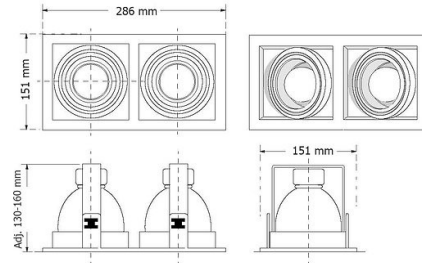

Product Images

Specification Details

PRODUCT	: Downlight E27
BRAND	: LAMP & LIGHT
DESCRIPTION	: Downlights
DIMENSION	: L286 x W151 x H130 mm + Cable Length N/A mm
LAMP TYPE	: E27 x 2 pcs (Maximum : 12W (Prefer : 8W))
COLOR	: Black
MATERIAL	: Powder Coated Steel
WEIGHT	: 1.000 kg
IP RATING	: IP 20
INSTALLATION	: Recess Mounted
CUT OUT SIZE	: 260x125

Light Source Info

LIGHT COLOR CCT	: Depend On Bulb
POWER (WATT)	: 12W
LUMEN	: -
BEAM ANGLE	: Depend On Bulb
CRI	: Depend On Bulb
INPUT VOLTAGE	: Depend On Bulb
POWER FACTOR	: Depend On Bulb
AVG. LIFE TIME	: Depend On Bulb
DIMMABLE	: Depend On Bulb
CONTROL GEAR	: