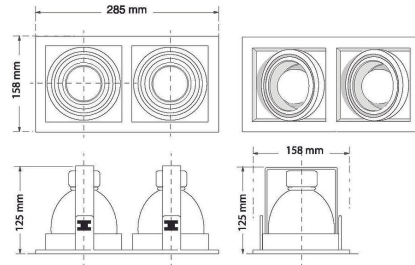

Product Images

Specification Details

PRODUCT	: Downlight E27
BRAND	: LAMP & LIGHT
DESCRIPTION	: Downlights
DIMENSION	: L285 x W158 x H125 mm + Cable Length N/A mm
LAMP TYPE	: E27 x 2 pcs ( Maximum : 15W (Prefer E27 LED Bulb 12W))
COLOR	: Black
MATERIAL	: Powder Coated Steel
WEIGHT	: 0.8 kg
IP RATING	: IP 20
INSTALLATION	: Recess Mounted
CUT OUT SIZE	: 130x260

Light Source Info

LIGHT COLOR CCT	: Depend On Bulb
POWER (WATT)	: -
LUMEN	: -
BEAM ANGLE	: Depend On Bulb
CRI	: Depend On Bulb
INPUT VOLTAGE	: Depend On Bulb
POWER FACTOR	: Depend On Bulb
AVG. LIFE TIME	: Depend On Bulb
DIMMABLE	: Depend On Bulb
CONTROL GEAR	: