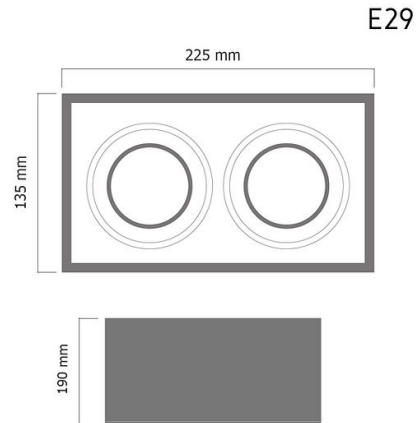

Product Images

Specification Details

PRODUCT	: Downlight E29
BRAND	: LAMP & LIGHT
DESCRIPTION	: Downlights
DIMENSION	: L225 x W135 x H190 mm + Cable Length N/A mm
LAMP TYPE	: E27 x 2 pcs (Maximum : 8W (Prefer : 8W))
COLOR	: Black
MATERIAL	: Aluminum
WEIGHT	: 1.000 kg
IP RATING	: IP 20
INSTALLATION	: Recess Mounted
CUT OUT SIZE	:

Light Source Info

LIGHT COLOR CCT	: Depend On Bulb
POWER (WATT)	: 8W
LUMEN	: -
BEAM ANGLE	: Depend On Bulb
CRI	: Depend On Bulb
INPUT VOLTAGE	: Depend On Bulb
POWER FACTOR	: Depend On Bulb
AVG. LIFE TIME	: Depend On Bulb
DIMMABLE	: Depend On Bulb
CONTROL GEAR	: