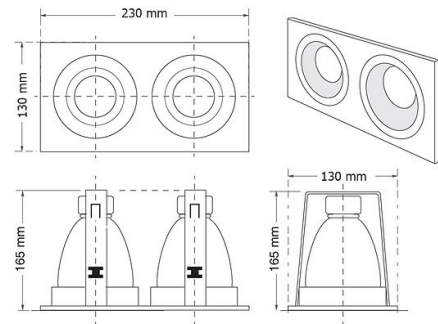

Product Images

Specification Details

PRODUCT	: Downlight E57
BRAND	: LAMP & LIGHT
DESCRIPTION	: Downlights
DIMENSION	: L230 x W130 x H165 mm + Cable Length N/A mm
LAMP TYPE	: E27 x 2 pcs (Maximum : E27 x 2 pcs (Maximum : 12W (Prefer : 8W)))
COLOR	: Black
MATERIAL	: Powder Coated Steel,Sand Blasted Reflect
WEIGHT	: 0.600 kg
IP RATING	: IP 20
INSTALLATION	: Recess Mounted
CUT OUT SIZE	: 208 x 108

Light Source Info

LIGHT COLOR CCT	: Depend On Bulb
POWER (WATT)	: -
LUMEN	: -
BEAM ANGLE	: Depend On Bulb
CRI	: Depend On Bulb
INPUT VOLTAGE	: Depend On Bulb
POWER FACTOR	: Depend On Bulb
AVG. LIFE TIME	: Depend On Bulb
DIMMABLE	: Depend On Bulb
CONTROL GEAR	: