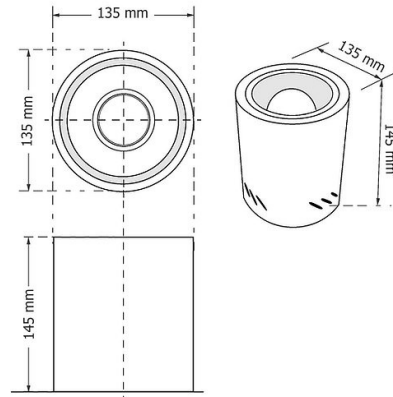

Specification Sheet

Saleman Contact : _____

v.20260308025902

Product Images

Specification Details

PRODUCT	: Downlight E63
BRAND	: LAMP & LIGHT
DESCRIPTION	: Downlights
DIMENSION	: L135 x W135 x H145 mm + Cable Length N/A mm
LAMP TYPE	: E27 x 1 pcs (Maximum : 8W (Prefer : 8W))
COLOR	: White
MATERIAL	: Powder Coated Steel,Sand Blasted Reflect
WEIGHT	: 0.400 kg
IP RATING	: IP 20
INSTALLATION	: Surface Mounted
CUT OUT SIZE	:

Light Source Info

LIGHT COLOR CCT	: Depend On Bulb
POWER (WATT)	: 8W
LUMEN	: -
BEAM ANGLE	: Depend On Bulb
CRI	: Depend On Bulb
INPUT VOLTAGE	: Depend On Bulb
POWER FACTOR	: Depend On Bulb
AVG. LIFE TIME	: Depend On Bulb
DIMMABLE	: Depend On Bulb
CONTROL GEAR	: