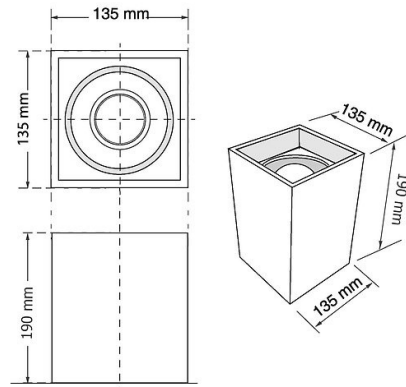

Product Images

Specification Details

PRODUCT	: Downlight E64
BRAND	: LAMP & LIGHT
DESCRIPTION	: Downlights
DIMENSION	: L135 x W135 x H190 mm + Cable Length N/A mm
LAMP TYPE	: E27 x 1 pcs ( Maximum : 12W (Prefer : 8W))
COLOR	: White
MATERIAL	: Powder Coated Steel,Sand Blasted Reflect
WEIGHT	: 0.700 kg
IP RATING	: IP 20
INSTALLATION	: Surface Mounted
CUT OUT SIZE	:

Light Source Info

LIGHT COLOR CCT	: Depend On Bulb
POWER (WATT)	: 12W
LUMEN	: -
BEAM ANGLE	: Depend On Bulb
CRI	: Depend On Bulb
INPUT VOLTAGE	: Depend On Bulb
POWER FACTOR	: Depend On Bulb
AVG. LIFE TIME	: Depend On Bulb
DIMMABLE	: Depend On Bulb
CONTROL GEAR	: