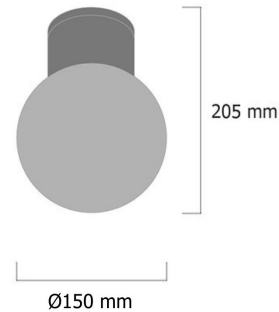

Product Images

E103

Specification Details

PRODUCT	: Downlight E103
BRAND	: LAMP & LIGHT
DESCRIPTION	: Downlights
DIMENSION	: L150 x W150 x H205 mm + Cable Length N/A mm
LAMP TYPE	: E27 x 1 pcs (Maximum : 12W (Prefer : 12W))
COLOR	: Dark Grey
MATERIAL	: Die-Cast Aluminum,PE
WEIGHT	: 0.380 kg
IP RATING	: IP 65
INSTALLATION	: Surface Mounted
CUT OUT SIZE	: -

Light Source Info

LIGHT COLOR CCT	: Depend On Bulb
POWER (WATT)	: Depend On Bulb
LUMEN	: Depend On Bulb
BEAM ANGLE	: Depend On Bulb
CRI	: Depend On Bulb
INPUT VOLTAGE	: Depend On Bulb
POWER FACTOR	: Depend On Bulb
AVG. LIFE TIME	: Depend On Bulb
DIMMABLE	: Depend On Bulb
CONTROL GEAR	: