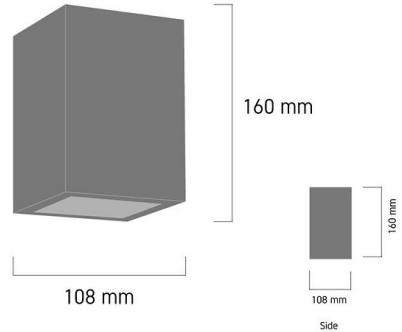

Product Images

E105

Specification Details

PRODUCT	: Downlight E105
BRAND	: LAMP & LIGHT
DESCRIPTION	: Downlights
DIMENSION	: L108 x W108 x H160 mm + Cable Length N/A mm
LAMP TYPE	: E27 x 1 pcs ( Maximum : 12W (Prefer : 12W))
COLOR	: Dark Grey
MATERIAL	: Die-Cast Aluminum,Glass
WEIGHT	: 0.570 kg
IP RATING	: IP 65
INSTALLATION	: Surface Mounted
CUT OUT SIZE	: -

Light Source Info

LIGHT COLOR CCT	: Depend On Bulb
POWER (WATT)	: Depend On Bulb
LUMEN	: Depend On Bulb
BEAM ANGLE	: Depend On Bulb
CRI	: Depend On Bulb
INPUT VOLTAGE	: Depend On Bulb
POWER FACTOR	: Depend On Bulb
AVG. LIFE TIME	: Depend On Bulb
DIMMABLE	: Depend On Bulb
CONTROL GEAR	: