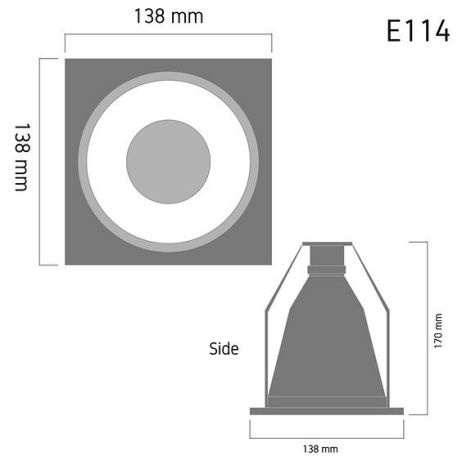

Product Images

Specification Details

PRODUCT	: Downlight E114
BRAND	: LAMP & LIGHT
DESCRIPTION	: Downlights
DIMENSION	: L138 x W138 x H170 mm + Cable Length N/A mm
LAMP TYPE	: E27 x 1 pcs (Maximum : 15W (Prefer : 15W))
COLOR	: White
MATERIAL	: Die-Cast Aluminum,Sand Blasted Reflect
WEIGHT	: 0.301 kg
IP RATING	: IP 20
INSTALLATION	: Recess Mounted
CUT OUT SIZE	: 117

Light Source Info

LIGHT COLOR CCT	: Depend On Bulb
POWER (WATT)	: -
LUMEN	: -
BEAM ANGLE	: Depend On Bulb
CRI	: Depend On Bulb
INPUT VOLTAGE	: Depend On Bulb
POWER FACTOR	: Depend On Bulb
AVG. LIFE TIME	: Depend On Bulb
DIMMABLE	: Depend On Bulb
CONTROL GEAR	: