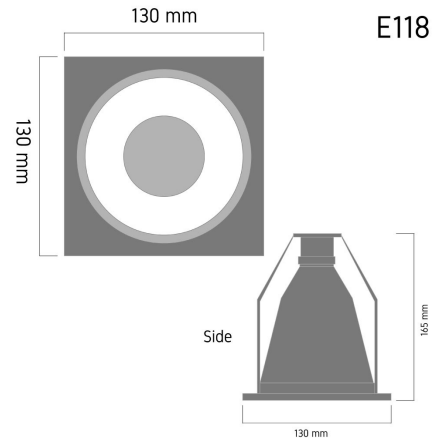

Product Images

Specification Details

PRODUCT	: Downlight E118
BRAND	: LAMP & LIGHT
DESCRIPTION	: Downlights
DIMENSION	: L130 x W130 x H165 mm + Cable Length N/A mm
LAMP TYPE	: E27 x 1 pcs (Maximum : 12W (Prefer : 12W))
COLOR	: White
MATERIAL	: Die-Cast Aluminum,Sand Blasted Reflect
WEIGHT	: 0.300 kg
IP RATING	: IP 20
INSTALLATION	: Recess Mounted
CUT OUT SIZE	: 110*110

Light Source Info

LIGHT COLOR CCT	: Depend On Bulb
POWER (WATT)	: -
LUMEN	: -
BEAM ANGLE	: Depend On Bulb
CRI	: Depend On Bulb
INPUT VOLTAGE	: Depend On Bulb
POWER FACTOR	: Depend On Bulb
AVG. LIFE TIME	: Depend On Bulb
DIMMABLE	: Depend On Bulb
CONTROL GEAR	: