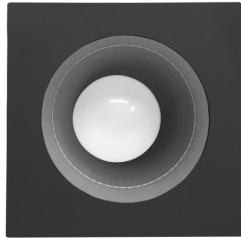

Product Images

Specification Details

| | |
|--------------|--|
| PRODUCT | : Downlight E119 |
| BRAND | : LAMP & LIGHT |
| DESCRIPTION | : Downlights |
| DIMENSION | : L130 x W130 x H165 mm + Cable Length N/A mm |
| LAMP TYPE | : E27 x 1 pcs (Maximum : 12W (Prefer E27 LED Bulb 10W)) |
| COLOR | : Black |
| MATERIAL | : Die-Cast Aluminum,Sand Blasted Reflect |
| WEIGHT | : 0.300 kg |
| IP RATING | : IP 20 |
| INSTALLATION | : Recess Mounted |
| CUT OUT SIZE | : 110 |

Light Source Info

| | |
|-----------------|------------------|
| LIGHT COLOR CCT | : Depend On Bulb |
| POWER (WATT) | : - |
| LUMEN | : - |
| BEAM ANGLE | : Depend On Bulb |
| CRI | : Depend On Bulb |
| INPUT VOLTAGE | : Depend On Bulb |
| POWER FACTOR | : Depend On Bulb |
| AVG. LIFE TIME | : Depend On Bulb |
| DIMMABLE | : Depend On Bulb |
| CONTROL GEAR | : |