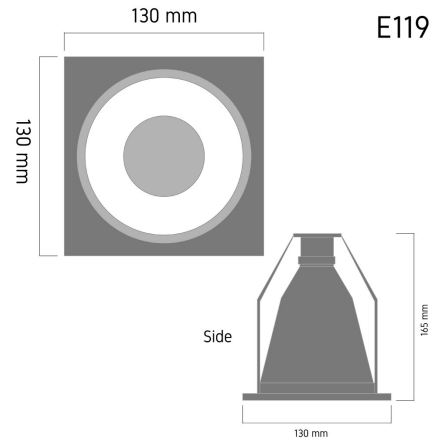

Product Images

Specification Details

| | |
|--------------|--|
| PRODUCT | : Downlight E119 |
| BRAND | : LAMP & LIGHT |
| DESCRIPTION | : Downlights |
| DIMENSION | : L130 x W130 x H165 mm + Cable Length N/A mm |
| LAMP TYPE | : E27 x 1 pcs (Maximum : 12W (Prefer E27 LED Bulb 10W)) |
| COLOR | : Black |
| MATERIAL | : Die-Cast Aluminum,Sand Blasted Reflect |
| WEIGHT | : 0.300 kg |
| IP RATING | : IP 20 |
| INSTALLATION | : Recess Mounted |
| CUT OUT SIZE | : 110 |

Light Source Info

| | |
|-----------------|------------------|
| LIGHT COLOR CCT | : Depend On Bulb |
| POWER (WATT) | : - |
| LUMEN | : - |
| BEAM ANGLE | : Depend On Bulb |
| CRI | : Depend On Bulb |
| INPUT VOLTAGE | : Depend On Bulb |
| POWER FACTOR | : Depend On Bulb |
| AVG. LIFE TIME | : Depend On Bulb |
| DIMMABLE | : Depend On Bulb |
| CONTROL GEAR | : |